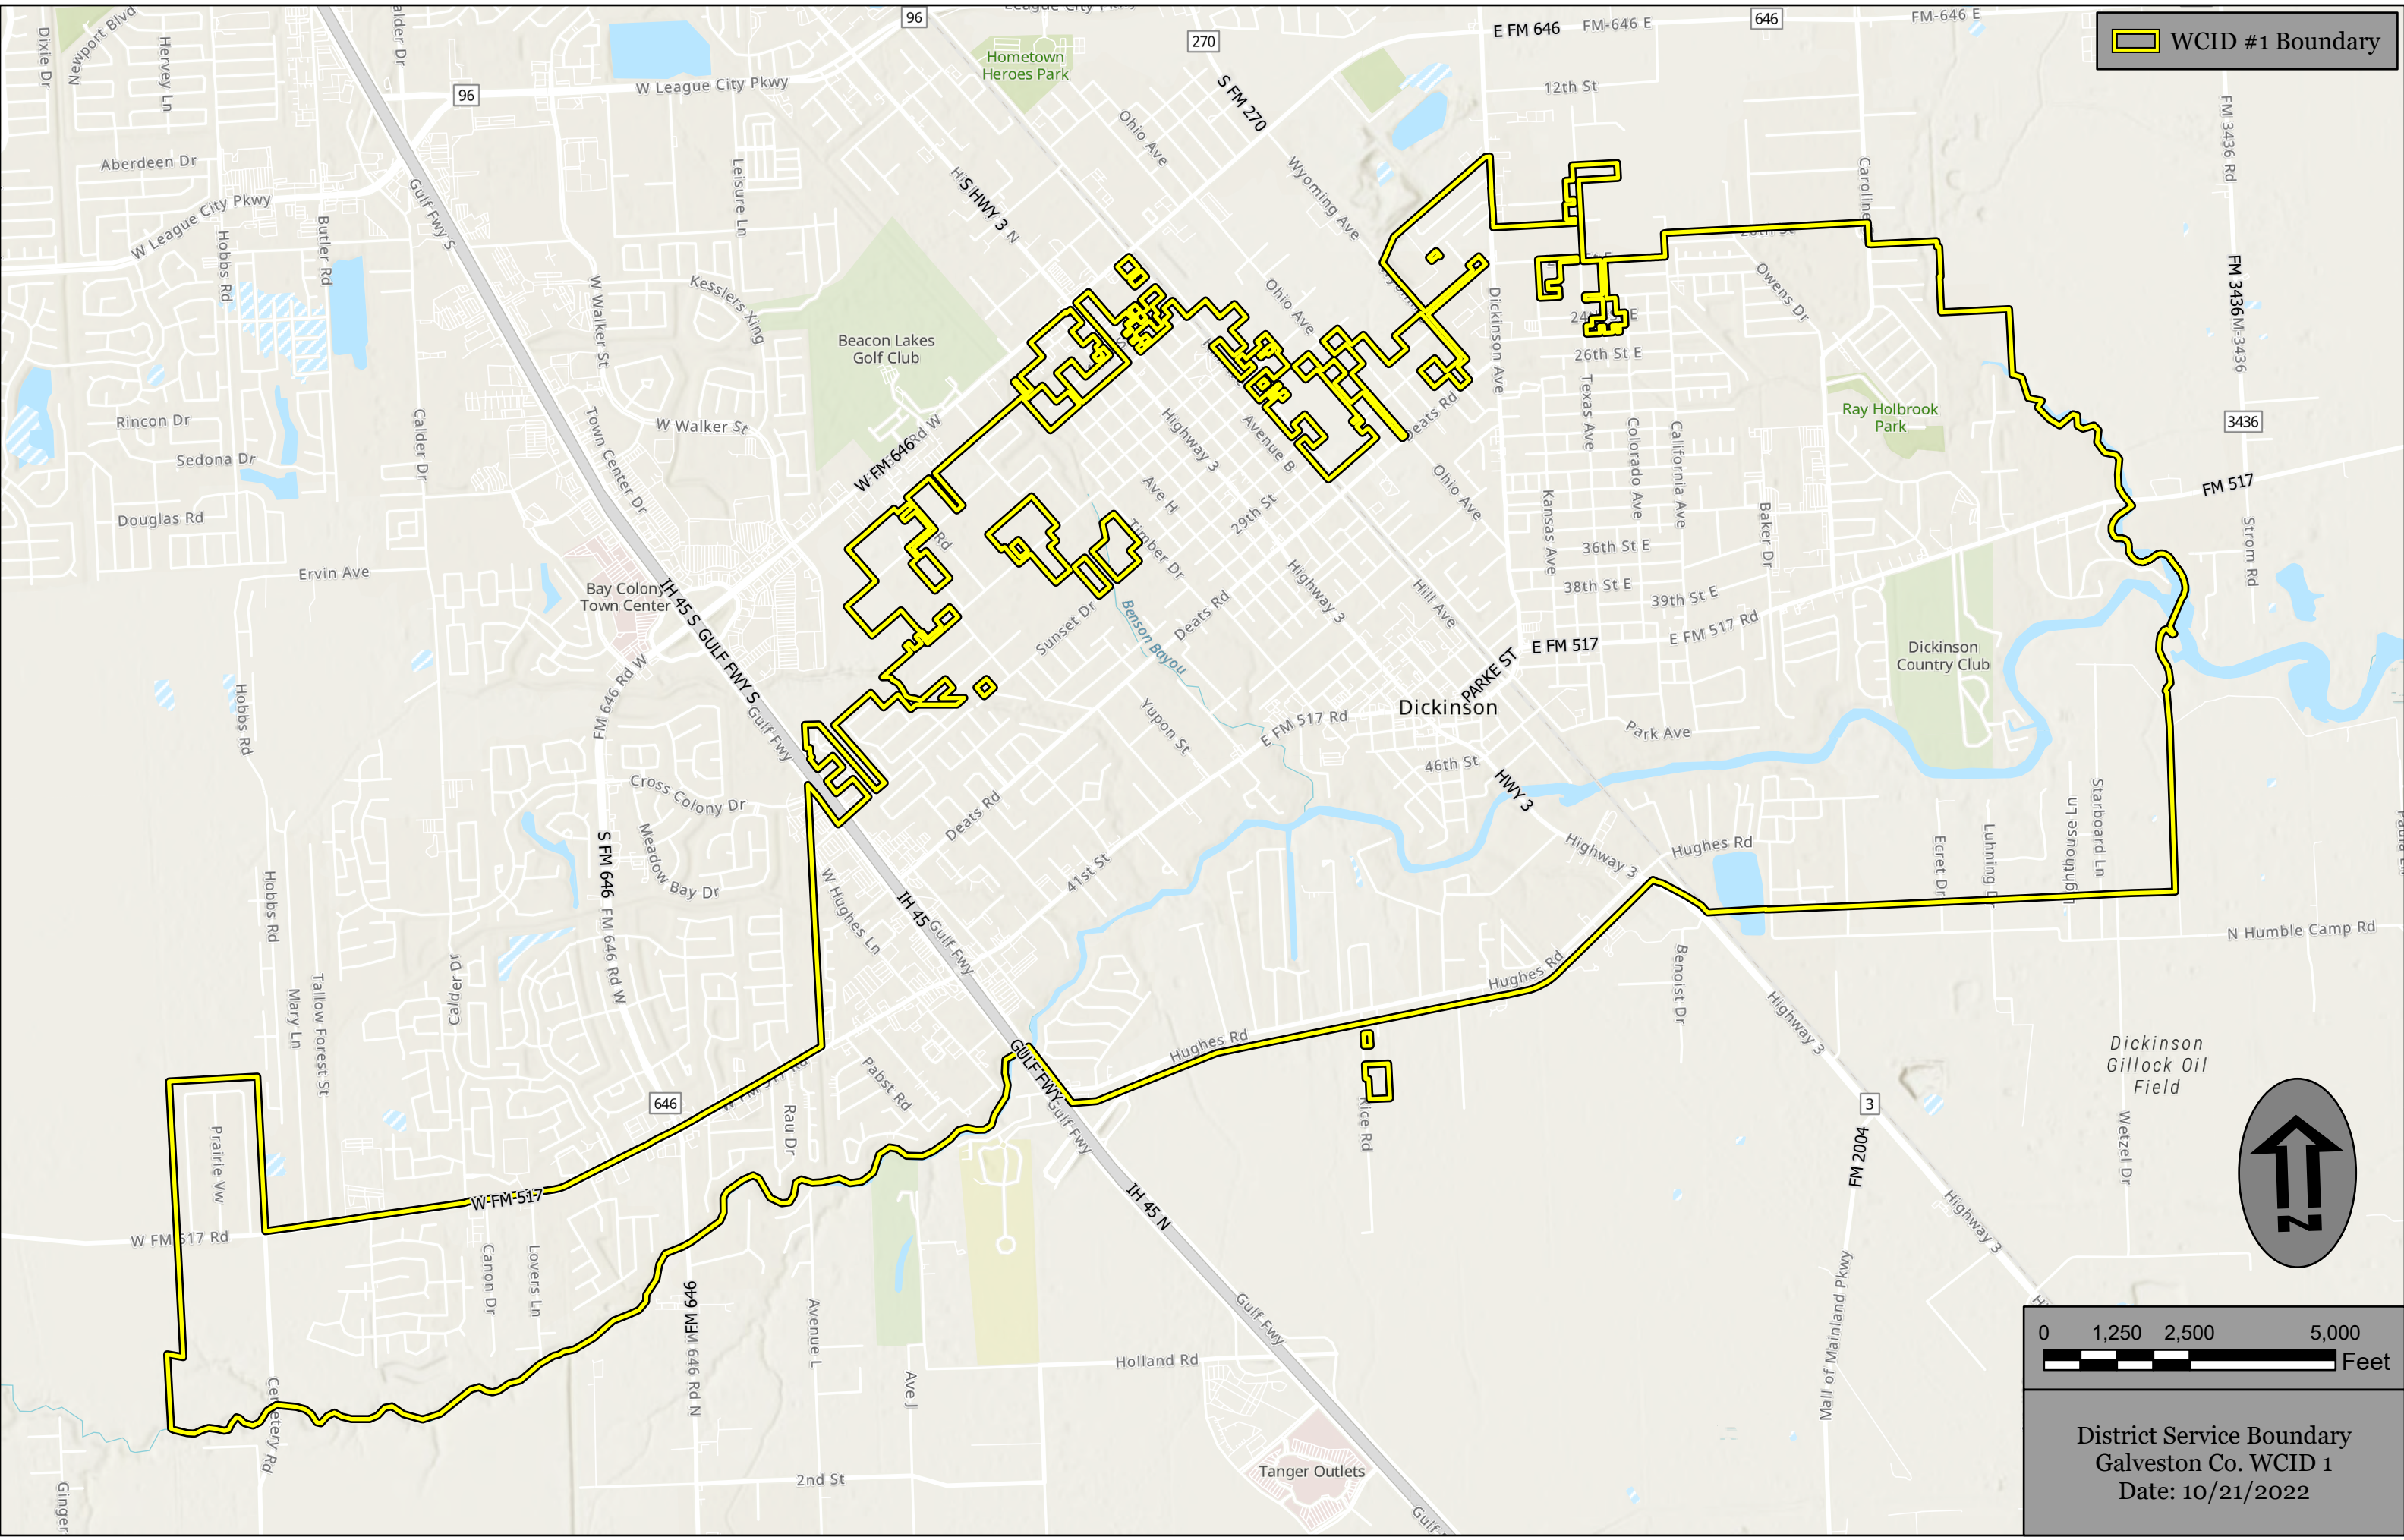

 WCID #1 Boundary

District Service Boundary  
Galveston Co. WCID 1  
Date: 10/21/2022

\\g:\city\Galv Co\WCID 1\Map\_Docs\ArcGIS Pro\District Boundary.aprx