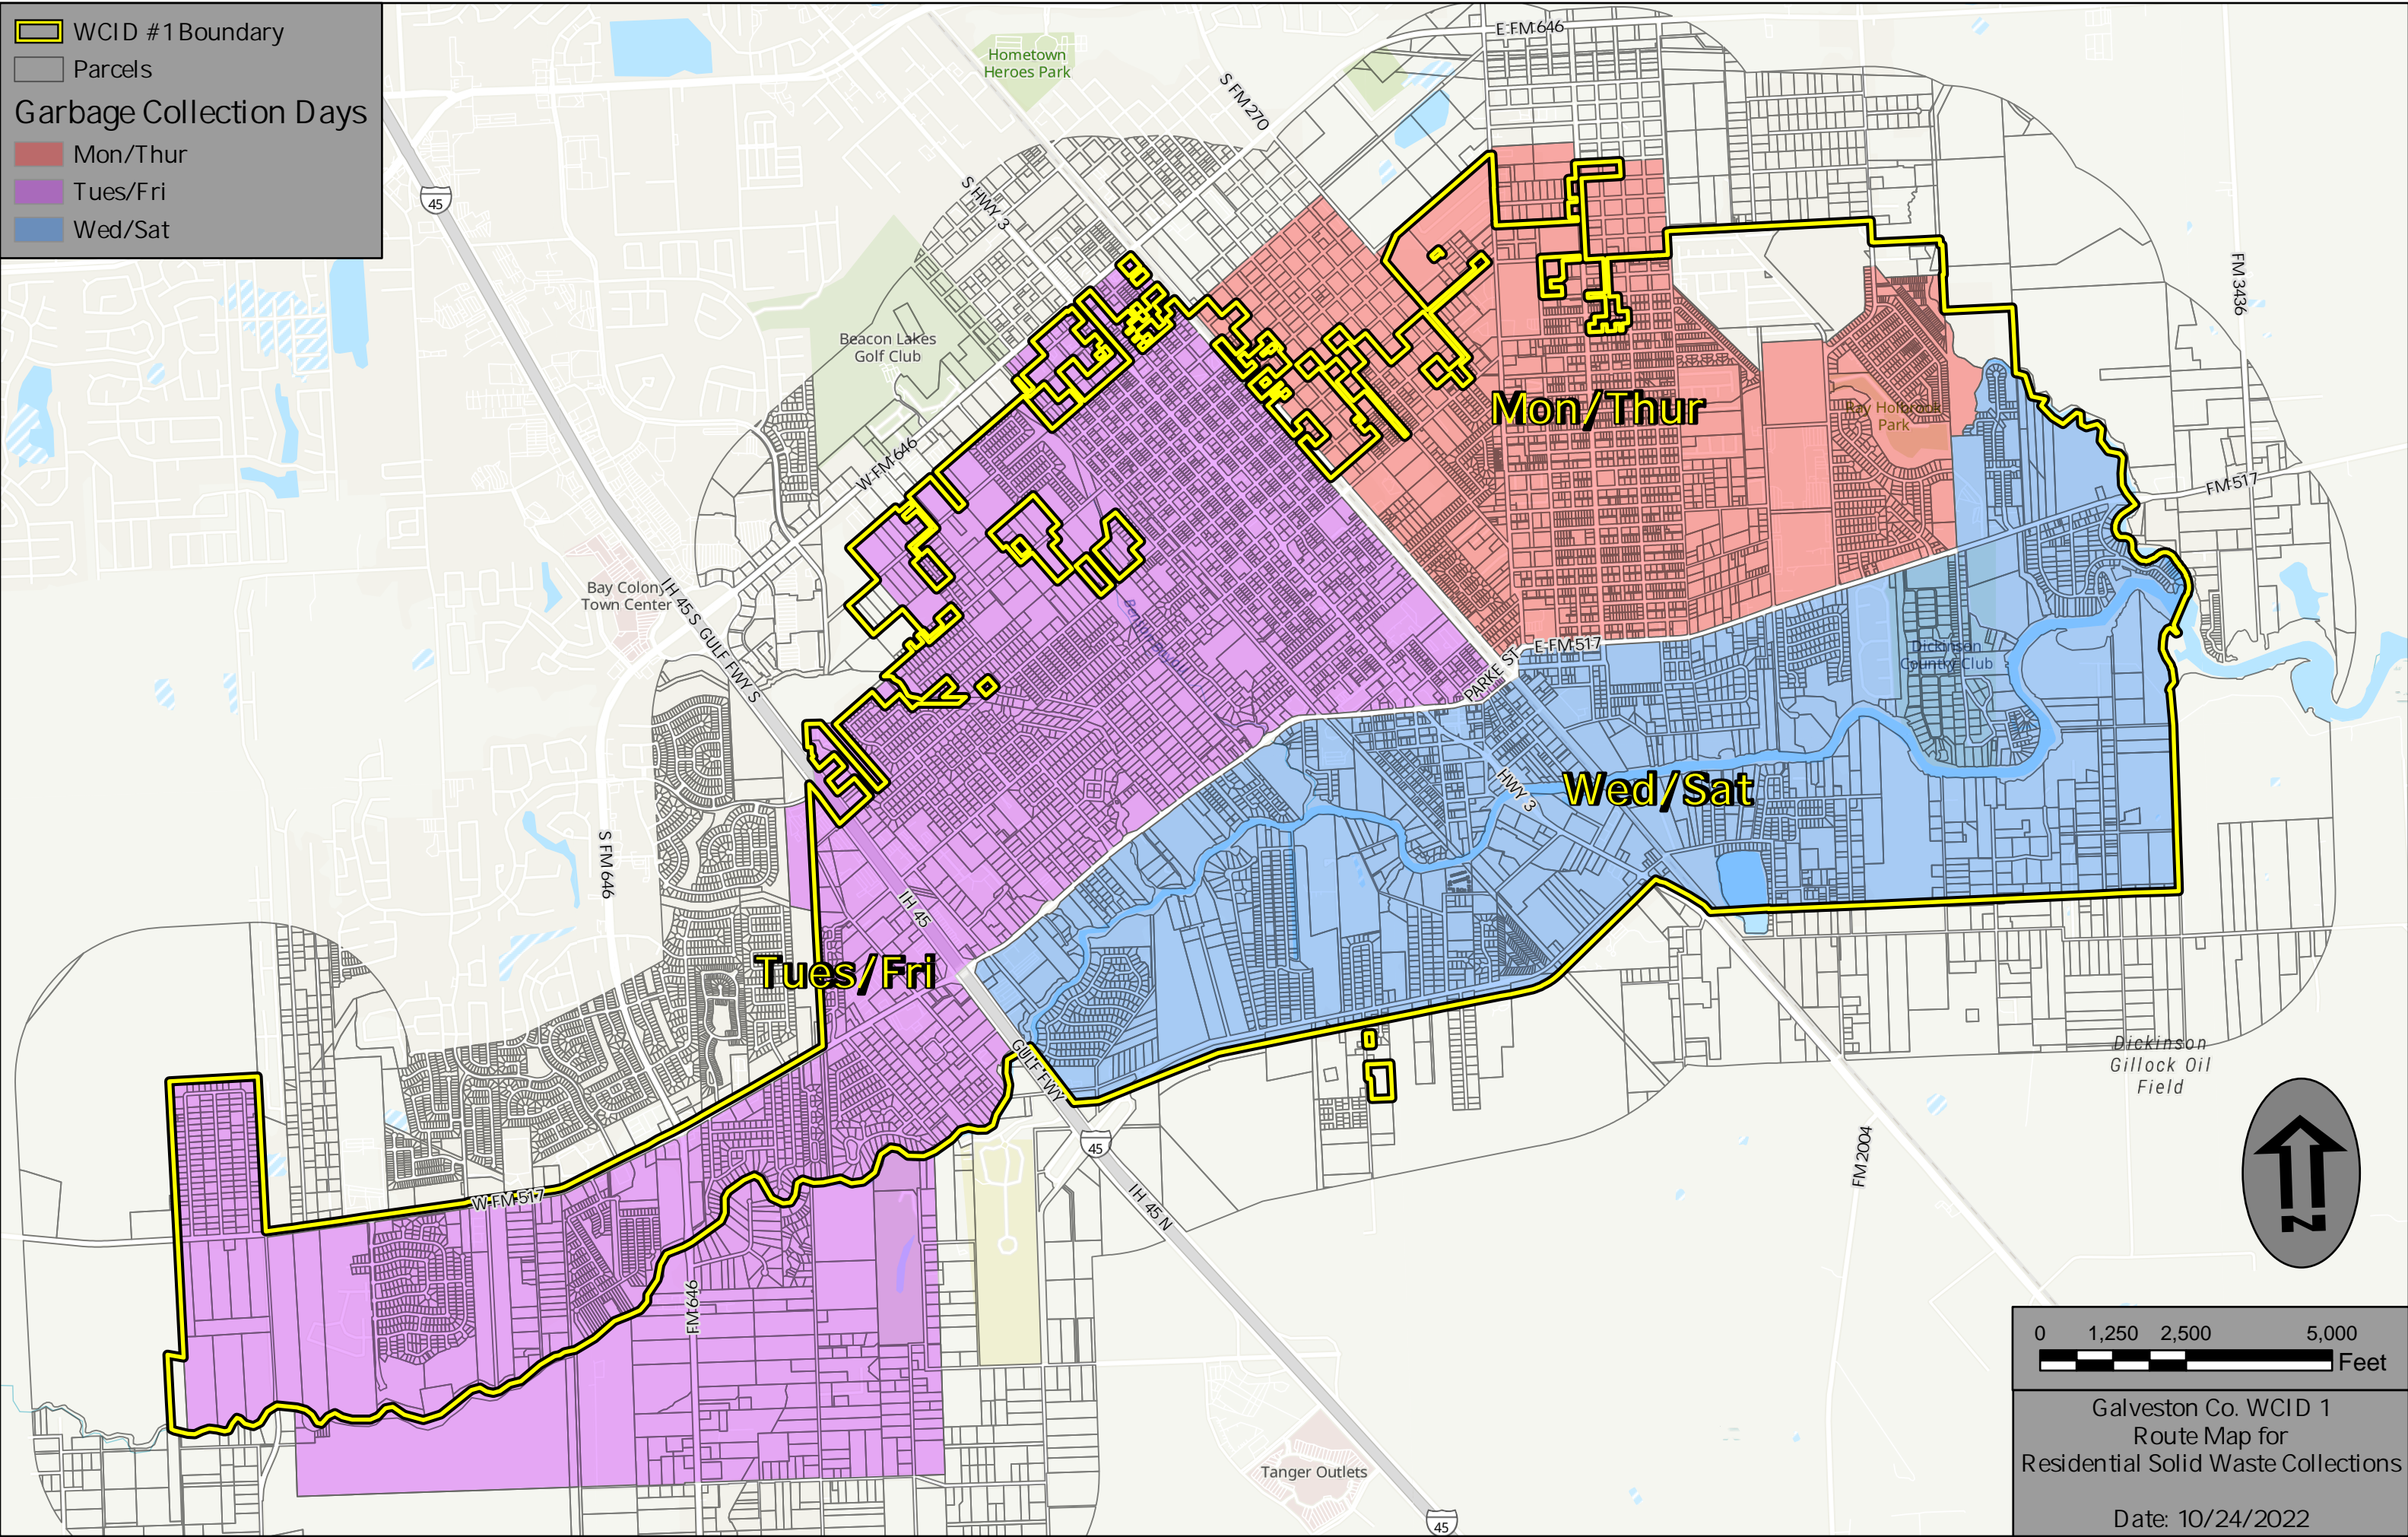

 WCID #1 Boundary
 Parcels
Garbage Collection Days
 Mon/Thur
 Tues/Fri
 Wed/Sat

Galveston Co. WCID 1
Route Map for
Residential Solid Waste Collections

Date: 10/24/2022